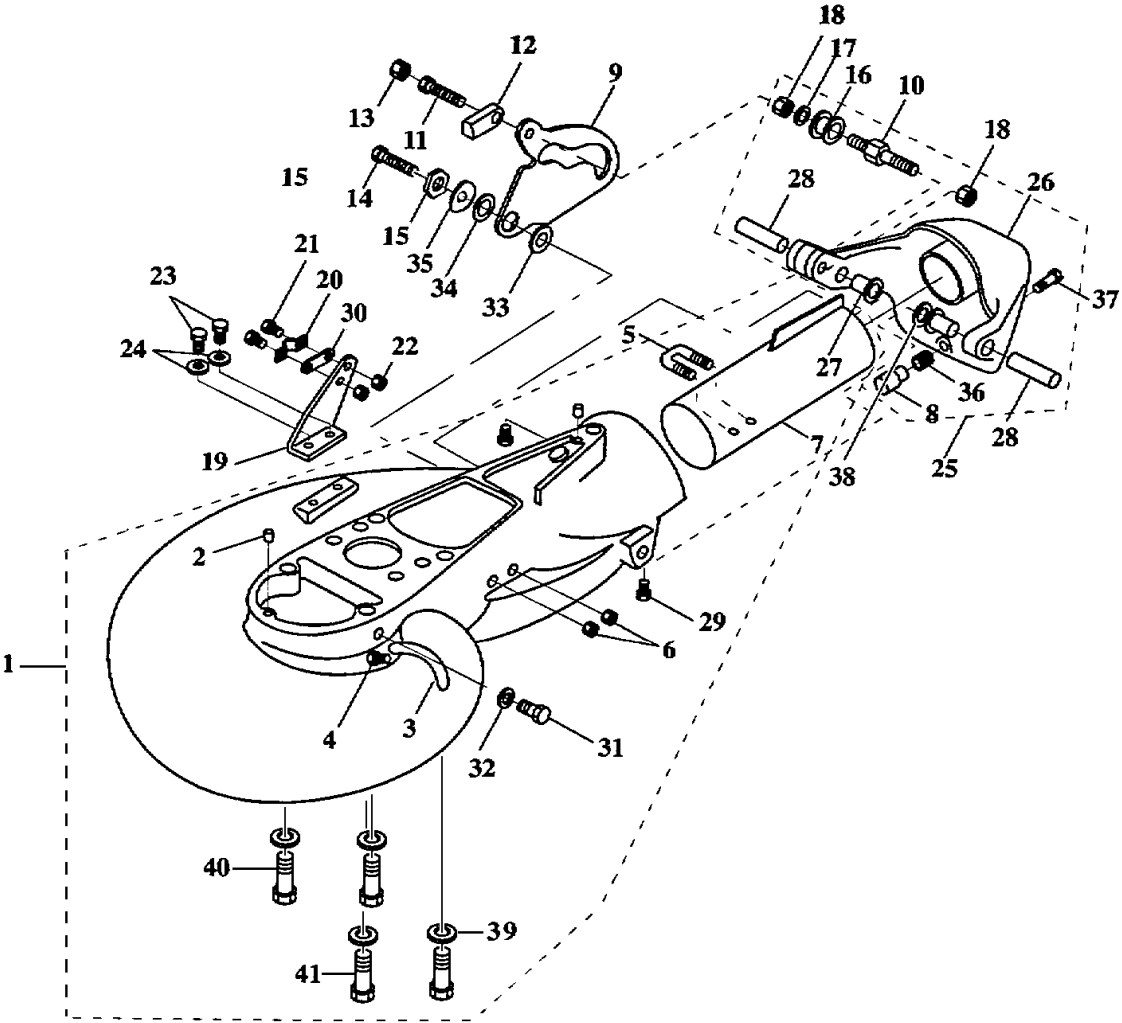

Part List

F60TJRC-PUMP 2004 / MAIN HOUSING F50 60

REF - NO	PART NUMBER	PART NAME	QUANTITY	REMARKS
1	63D-JD001-36-90	MAIN HOUSING	1	
2	6H4-JD006-31-00	DOWEL PIN	2	
3	6H4-JD009-75-00	GREASE HOSE	1	
4	6H4-JD005-39-00	GREASE FITTING	1	
5	6H4-JD008-46-00	U-BOLT	1	
6	6H4-JD006-21-00	NUT, NYLOC	2	
7	6H4-JD000-80-00	EXHAUST TUBE	1	
8	6H4-JD001-16-90	GATE BUMPER	1	
9	6H4-JD001-03-50	SHIFT CAM, MEDIUM	1	
10	6H4-JD001-04-30	SHAFT, ROLLER	1	
11	6H1-JD005-73-00	BOLT	1	
12	63D-JD005-53-02	BALL END	1	
13	6H4-JD006-23-00	NYLOC	1	
14	6H4-JD005-74-10	BOLT, HEX HEAD NYLOC	1	
15	6H4-JD001-03-60	CAM, ECCENTRIC DRILLED	1	
16	6H4-JD001-04-20	SHAFT, ROLLER	1	
17	6H4-JD006-35-00	WASHER, PLAIN	1	
18	6H4-JD006-24-00	NUT, FIBER LOCK	2	
19	6H4-JD001-56-00	BRACKET, CABLE SUPPORT	1	
20	6H4-JD005-43-00	CABLE CLAMP	1	
21	6H4-JD005-61-00	SCREW	2	
22	6H4-JD006-19-00	NUT, FIBER LOCK	2	
23	6H4-JD005-72-00	BOLT	2	
24	6H4-JD006-35-00	WASHER, PLAIN	2	
25	6H4-JD001-17-60	GATE ASSY. MED CAM	1	
26	6H4-JD011-75-01	REVERSE GATE, MEDIUM	1	
27	6H4-JD005-35-00	NYLON SLEEVE	2	
28	6H4-JD008-22-00	PIN, REVERSE PIVOT	2	
29	6H4-JD005-74-00	BOLT	2	
30	6H4-JD005-42-00	SHIM	1	
31	6H4-JD001-02-40	FLUSH SCREW	1	
32	6H4-JD001-02-50	WASHER, FIBER M8	1	
33	6H4-JD001-03-70	BUSHING, CAM	1	
34	6H4-JD001-03-80	WASHER, CAM	1	
35	6H4-JD001-03-90	SHIM, CAM	2	
36	6H4-JD001-17-00	SPRING, GATE BUMPER	1	
37	67C-JD005-59-02	SCREW, NYLOC	1	
38	6H4-JD001-17-70	WASHER, SPRING	1	
39	6H4-JD006-40-00	WASHER, SPRING LOCK	4	
40	6H4-JD006-03-00	BOLT, 5/16"-18 X 2-1/2"	2	
41	6H4-JD005-99-00	BOLT, HEX HEAD	2