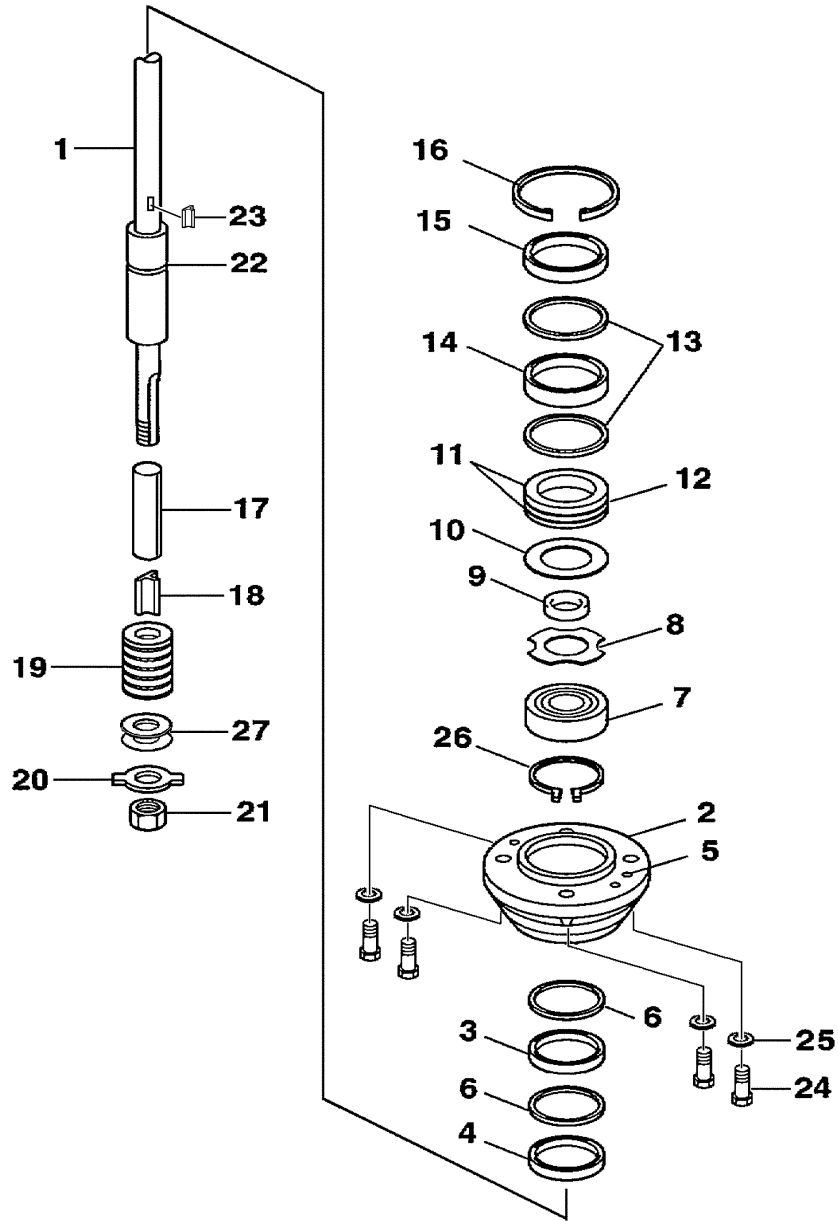

Part List

F60TJRC-PUMP 2004 / WATER PUMP ADAPTER F40

REF - NO	PART NUMBER	PART NAME	QUANTITY	REMARKS
1	63D-JD001-36-00	ADAPTER PLATE (AJ)	1	
2	63D-JD001-37-70	EXTENSION, WATER TUBE	1	
3	663-44366-00-00	DAMPER, WATER SEAL 2	1	
4	67C-JD016-49-00	SPACER, WATER TUBE	1	
5	6H4-JD006-16-00	DOWEL PIN	2	
6	93604-08062-00	PIN, DOWEL	2	
7	67C-JD016-51-00	SHIFT ROD GIUIDE AJ-43	1	
8	67C-JD016-50-00	CUSHION, SHIFT ROD GUIDE	1	
9	6H4-JD006-07-00	BOLT	1	
10	6H4-JD005-91-00	BOLT	5	
11	6H4-JD006-40-00	WASHER, SPRING LOCK	5	
12	6H4-JD005-92-00	BOLT	4	
13	6H4-JD006-36-00	WASHER, LOCK M10	4	
14	67C-44311-10-00	HOUSING, WATER PUMP	1	
15	63D-44322-00-00	.INSERT, CARTRIDGE	1	
16	6H4-44352-02-00	.IMPELLER	1	
17	93210-59MG7-00	.O-RING	1	
18	66T-44323-00-00	.OUTER PLATE, CARTRIDGE	1	
19	63D-44316-00-00	.GASKET, WATER PUMP	1	

Part List

F60TJRC-PUMP 2004 / TILLER STEERING SHIFT CABLE F40

REF - NO	PART NUMBER	PART NAME	QUANTITY	REMARKS
1	67F-JD001-56-61	CABLE, SHIFT ASSEMBLY AJS-43	1	
2	63D-JD000-54-71	.CABLE	1	OPTIONAL
2	63D-JD005-47-00	.CABLE, SHIFT 4'	1	
3	63D-JD006-21-01	.NUT, HEX 10-32	2	
4	6H4-JD005-43-00	.CABLE CLAMP	1	
5	6H4-JD005-42-00	.SHIM	1	
6	6H4-JD006-21-00	.NUT, NYLOC	3	
7	67F-JD000-15-67	.SCREW, ROD END	1	
8	67F-JD005-53-01	.BALL END #10	1	
9	6H4-JD005-58-00	.SCREW, FIL HD SLOTTED	2	
10	67F-JD000-15-69	.SHIM WASHER, LARGE	1	
11	67F-JD000-15-68	.SHIM WASHER, SMALL	1	

Part List

F60TJRC-PUMP 2004 / INTAKE ASSEMBLY F50 60

REF - NO	PART NUMBER	PART NAME	QUANTITY	REMARKS
1	6H4-JD000-31-21	INTAKE ASSEMBLY 6-1/8	1	
2	6H4-JD000-07-00	INTAKE CASING 6-1/8	1	
3	6H4-JD000-93-22	LINER 6-1/8 W/HARDWARE	1	REF #. 6 & 7
4	6H4-JD000-16-00	GRILL BAR	9	
5	6H4-JD000-14-00	GRILL ROD	2	
6	6H4-JD005-72-00	BOLT	2	
7	6H4-JD000-38-00	WASHER, SPRING LOCK 1/4	2	
8	6H4-JD000-08-22	IMPELLER	1	
9	6H1-JD005-73-00	BOLT	6	