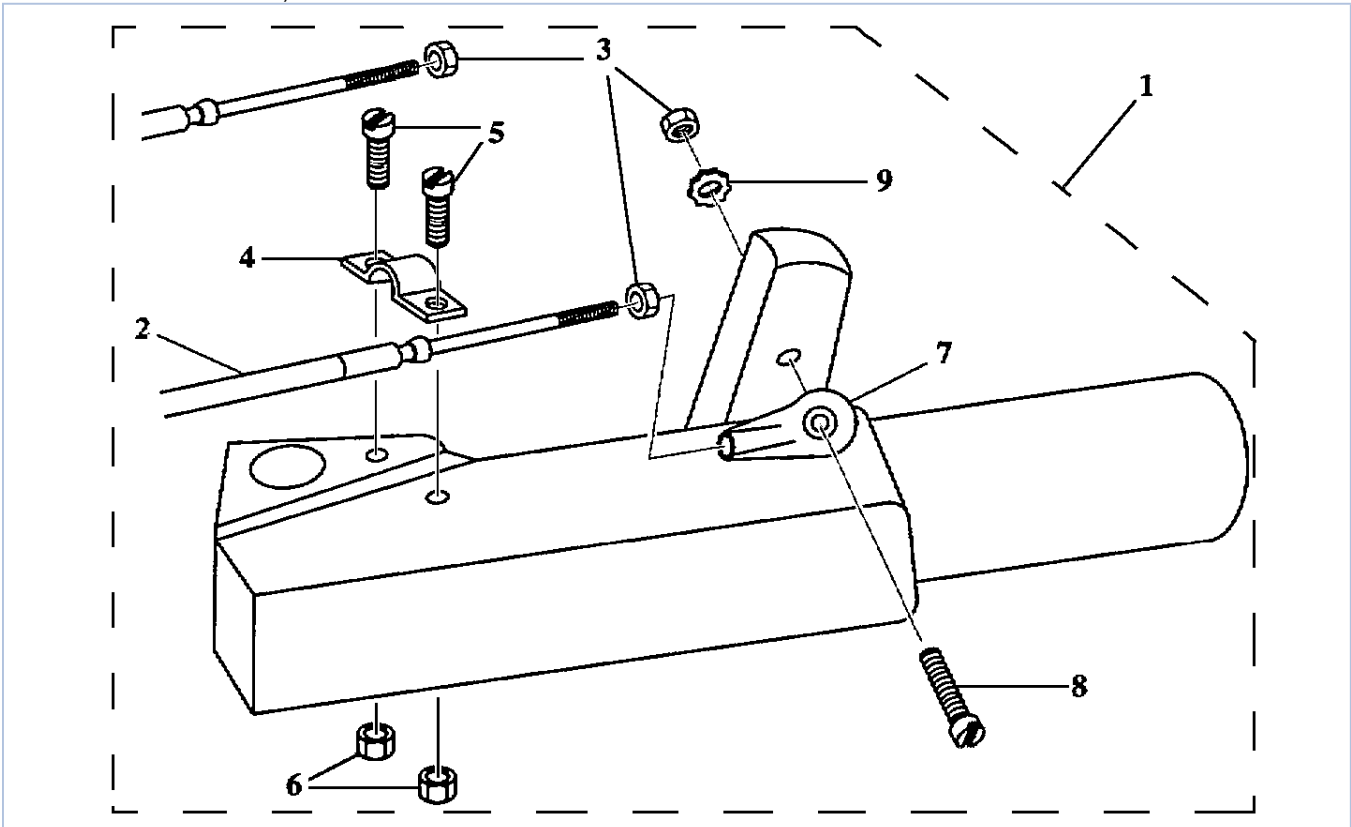

Part List

F60TJRC-PUMP 2004 / TILLER STEERING SHIFT CABLE F50 PORT

REF - NO	PART NUMBER	PART NAME	QUANTITY	REMARKS
1	63D-JD001-38-20	CABLE, SHIFT ASSEMBLY 4'	1	
2	63D-JD000-54-72	.CABLE, SHIFT 5'	1	OPTIONAL
2	63D-JD005-47-00	.CABLE, SHIFT 4'	1	
3	63D-JD006-21-01	.NUT, HEX 10-32	3	
4	6H4-JD005-43-00	.CABLE CLAMP	1	
5	6H4-JD005-61-00	.SCREW	2	
6	6H4-JD006-19-00	.NUT, FIBER LOCK	2	
7	65F-JD005-53-01	.BALL END #10	1	
8	63D-JD005-58-02	.SCREW, PAN HD FIL 10-32 X 34	1	
9	6H4-JD006-37-00	.WASHER, SPRING LOCK #10	1