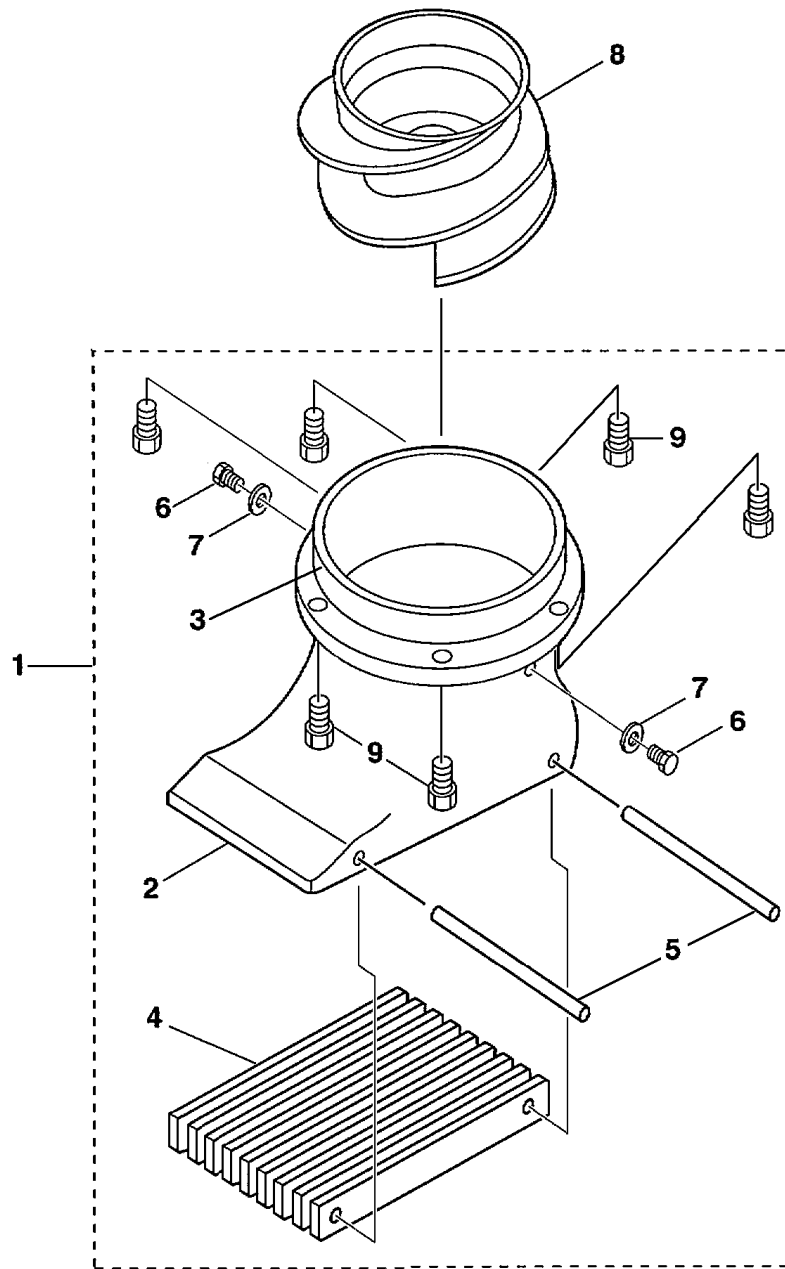

Part List

F60TJRC-PUMP 2004 / WATER PUMP ADAPTER F40

REF - NO	PART NUMBER	PART NAME	QUANTITY	REMARKS
1	63D-JD001-36-00	ADAPTER PLATE (AJ)	1	
2	63D-JD001-37-70	EXTENSION, WATER TUBE	1	
3	663-44366-00-00	DAMPER, WATER SEAL 2	1	
4	67C-JD016-49-00	SPACER, WATER TUBE	1	
5	6H4-JD006-16-00	DOWEL PIN	2	
6	93604-08062-00	PIN, DOWEL	2	
7	67C-JD016-51-00	SHIFT ROD GIUIDE AJ-43	1	
8	67C-JD016-50-00	CUSHION, SHIFT ROD GUIDE	1	
9	6H4-JD006-07-00	BOLT	1	
10	6H4-JD005-91-00	BOLT	5	
11	6H4-JD006-40-00	WASHER, SPRING LOCK	5	
12	6H4-JD005-92-00	BOLT	4	
13	6H4-JD006-36-00	WASHER, LOCK M10	4	
14	67C-44311-10-00	HOUSING, WATER PUMP	1	
15	63D-44322-00-00	.INSERT, CARTRIDGE	1	
16	6H4-44352-02-00	.IMPELLER	1	
17	93210-59MG7-00	.O-RING	1	
18	66T-44323-00-00	.OUTER PLATE, CARTRIDGE	1	
19	63D-44316-00-00	.GASKET, WATER PUMP	1	

Part List

F60TJRC-PUMP 2004 / TILLER STEERING SHIFT CABLE F40

REF - NO	PART NUMBER	PART NAME	QUANTITY	REMARKS
1	67F-JD001-56-61	CABLE, SHIFT ASSEMBLY AJS-43	1	
2	63D-JD000-54-71	.CABLE	1	OPTIONAL
2	63D-JD005-47-00	.CABLE, SHIFT 4'	1	
3	63D-JD006-21-01	.NUT, HEX 10-32	2	
4	6H4-JD005-43-00	.CABLE CLAMP	1	
5	6H4-JD005-42-00	.SHIM	1	
6	6H4-JD006-21-00	.NUT, NYLOC	3	
7	67F-JD000-15-67	.SCREW, ROD END	1	
8	67F-JD005-53-01	.BALL END #10	1	
9	6H4-JD005-58-00	.SCREW, FIL HD SLOTTED	2	
10	67F-JD000-15-69	.SHIM WASHER, LARGE	1	
11	67F-JD000-15-68	.SHIM WASHER, SMALL	1	