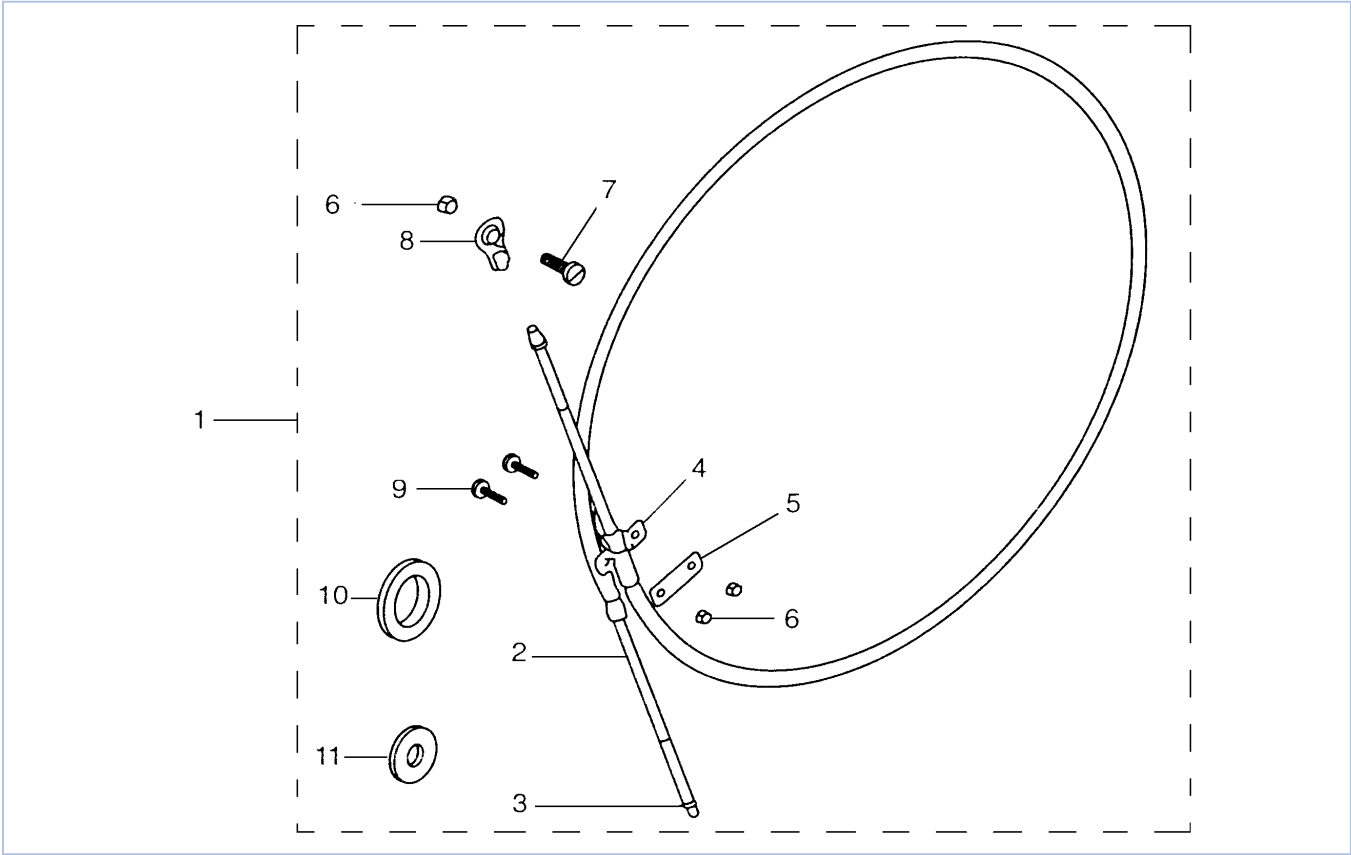

Part List

F60TJRC-PUMP 2004 / WATER PUMP ADAPTER F50 60

REF - NO	PART NUMBER	PART NAME	QUANTITY	REMARKS
1	63D-JD001-36-60	ADAPTER PLATE (AJ)	1	
2	63D-JD001-37-70	EXTENSION, WATER TUBE	1	
3	663-44366-00-00	DAMPER, WATER SEAL 2	1	
4	6H4-JD006-16-60	PIN, DOWEL	2	
5	93604-08062-00	PIN, DOWEL	2	
6	63D-JD001-37-80	SHIFT ROD GUIDE, BRASS	1	
7	6H4-JD006-07-00	BOLT	1	
8	6H4-JD005-91-00	BOLT	5	
9	6H4-JD006-40-00	WASHER, SPRING LOCK	5	
10	6H4-JD005-92-00	BOLT	4	
11	6H4-JD006-36-00	WASHER, LOCK M10	4	
12	62Y-44311-10-00	HOUSING, WATER PUMP	1	
13	63D-44322-00-00	.INSERT, CARTRIDGE	1	
14	6H3-44352-00-00	.IMPELLER	1	
15	93210-59MG7-00	.O-RING	1	
16	63D-44323-00-00	.OUTER PLATE, CARTRIDGE	1	
17	63D-44316-00-00	.GASKET, WATER PUMP	1	

Part Notes

F60TJRC-PUMP 2004 / WATER PUMP ADAPTER F50 60

PART NUMBER	NOTE TEXT
6H3-44352-00-00 	OEM: This part number is among the Top 100 Most Popular Marine Maintenance Parts as of February 2013.

Part List

F60TJRC-PUMP 2004 / TILLER STEERING SHIFT CABLE F50 PORT

REF - NO	PART NUMBER	PART NAME	QUANTITY	REMARKS
1	63D-JD001-38-20	CABLE, SHIFT ASSEMBLY 4'	1	
2	63D-JD000-54-72	.CABLE, SHIFT 5'	1	OPTIONAL
2	63D-JD005-47-00	.CABLE, SHIFT 4'	1	
3	63D-JD006-21-01	.NUT, HEX 10-32	3	
4	6H4-JD005-43-00	.CABLE CLAMP	1	
5	6H4-JD005-61-00	.SCREW	2	
6	6H4-JD006-19-00	.NUT, FIBER LOCK	2	
7	65F-JD005-53-01	.BALL END #10	1	
8	63D-JD005-58-02	.SCREW, PAN HD FIL 10-32 X 34	1	
9	6H4-JD006-37-00	.WASHER, SPRING LOCK #10	1	