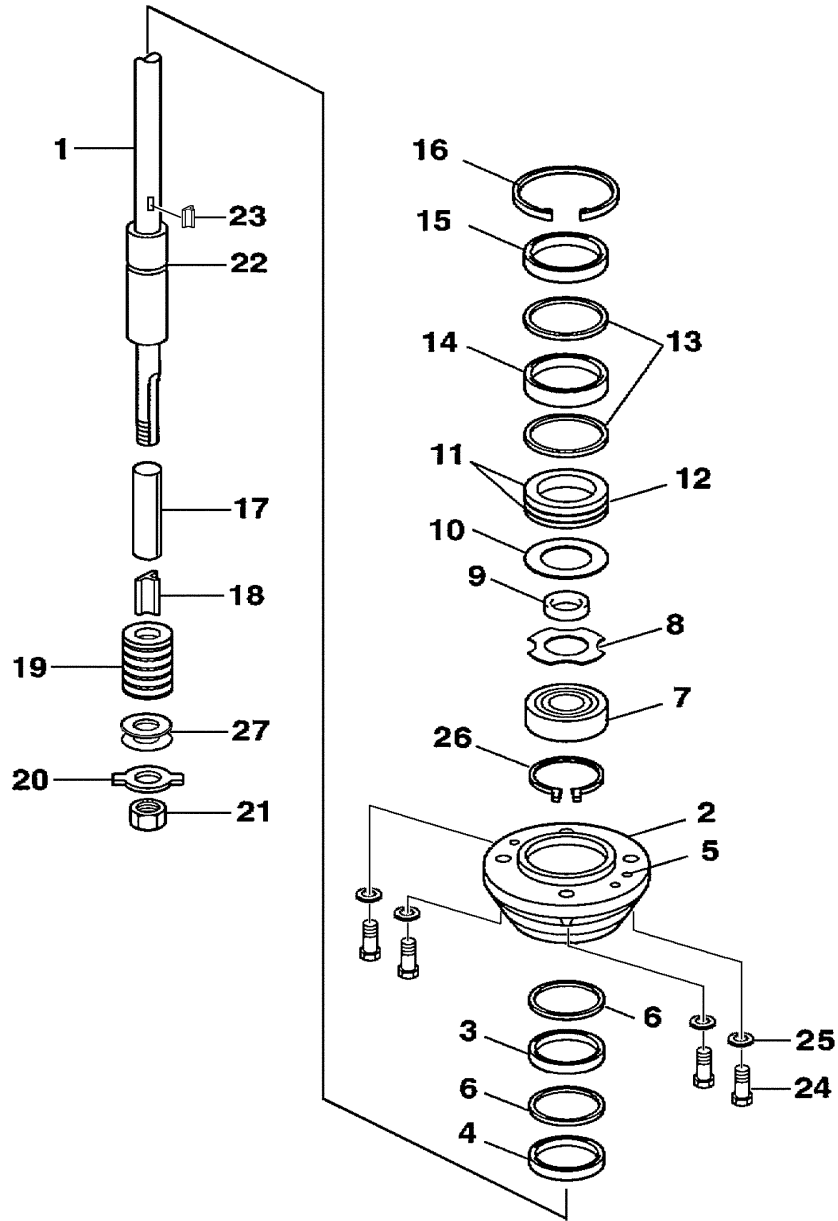

Part List

F60TJRC-PUMP 2004 / INTAKE ASSEMBLY F40

REF - NO	PART NUMBER	PART NAME	QUANTITY	REMARKS
1	6H4-JD000-31-21	INTAKE ASSEMBLY 6-1/8	1	
2	6H4-JD000-07-00	.INTAKE CASING 6-1/8	1	
3	6H4-JD000-93-22	.LINER 6-1/8 W/HARDWARE	1	REF # 6 & 7
4	6H4-JD000-16-00	.GRILL BAR	1	
5	6H4-JD000-14-00	.GRILL ROD	2	
6	6H4-JD005-72-00	.BOLT	2	
7	6H4-JD006-38-00	.WASHER, SPRING LOCK	2	
8	6H4-JD000-08-22	IMPELLER	1	
9	6H1-JD005-73-00	.BOLT	6	

Part List

F60TJRC-PUMP 2004 / MAIN HOUSING F40

REF - NO	PART NUMBER	PART NAME	QUANTITY	REMARKS
1	63D-JD001-36-90	MAIN HOUSING	1	
2	6H4-JD006-31-00	DOWEL PIN	2	
3	6H4-JD009-75-00	GREASE HOSE	1	
4	6H4-JD005-39-00	GREASE FITTING	1	
5	6H4-JD008-46-00	U-BOLT	1	
6	6H4-JD006-21-00	NUT, NYLOC	2	
7	6H4-JD000-80-00	EXHAUST TUBE	1	
8	6H4-JD001-16-90	GATE BUMPER	1	
9	6H4-JD001-03-50	SHIFT CAM, MEDIUM	1	
10	6H4-JD001-04-30	SHAFT, ROLLER	1	
11	6H1-JD005-73-00	BOLT	1	
12	63D-JD005-53-02	BALL END	1	
13	6H4-JD006-23-00	NYLOC	1	
14	6H4-JD005-74-10	BOLT, HEX HEAD NYLOC	1	
15	6H4-JD001-03-60	CAM, ECCENTRIC DRILLED	1	
16	6H4-JD001-04-20	SHAFT, ROLLER	1	
17	6H4-JD006-35-00	WASHER, PLAIN	1	
18	6H4-JD006-24-00	NUT, FIBER LOCK	2	
19	6H4-JD001-56-00	BRACKET, CABLE SUPPORT	1	
20	6H4-JD005-43-00	CABLE CLAMP	1	
21	6H4-JD005-61-00	SCREW	2	
22	6H4-JD006-19-00	NUT, FIBER LOCK	2	
23	6H4-JD005-72-00	BOLT	2	
24	6H4-JD006-35-00	WASHER, PLAIN	2	
25	6H4-JD001-17-60	GATE ASSY. MED CAM	1	
26	6H4-JD011-75-01	REVERSE GATE, MEDIUM	1	
27	6H4-JD005-35-00	NYLON SLEEVE	2	
28	6H4-JD008-22-00	PIN, REVERSE PIVOT	2	
29	6H4-JD005-74-00	BOLT	2	
30	6H4-JD005-42-00	SHIM	1	
31	6H4-JD001-02-40	FLUSH SCREW	1	
32	6H4-JD001-02-50	WASHER, FIBER M8	1	
33	6H4-JD001-03-70	BUSHING, CAM	1	
34	6H4-JD001-03-80	WASHER, CAM	1	
35	6H4-JD001-03-90	SHIM, CAM	2	
36	6H4-JD001-17-00	SPRING, GATE BUMPER	1	
37	67C-JD005-59-02	SCREW, NYLOC	1	
38	6H4-JD001-17-70	WASHER, SPRING	1	
39	6H4-JD006-40-00	WASHER, SPRING LOCK	4	
40	6H4-JD006-03-00	BOLT, 5/16"-18 X 2-1/2"	2	
41	6H4-JD005-99-00	BOLT, HEX HEAD	2	