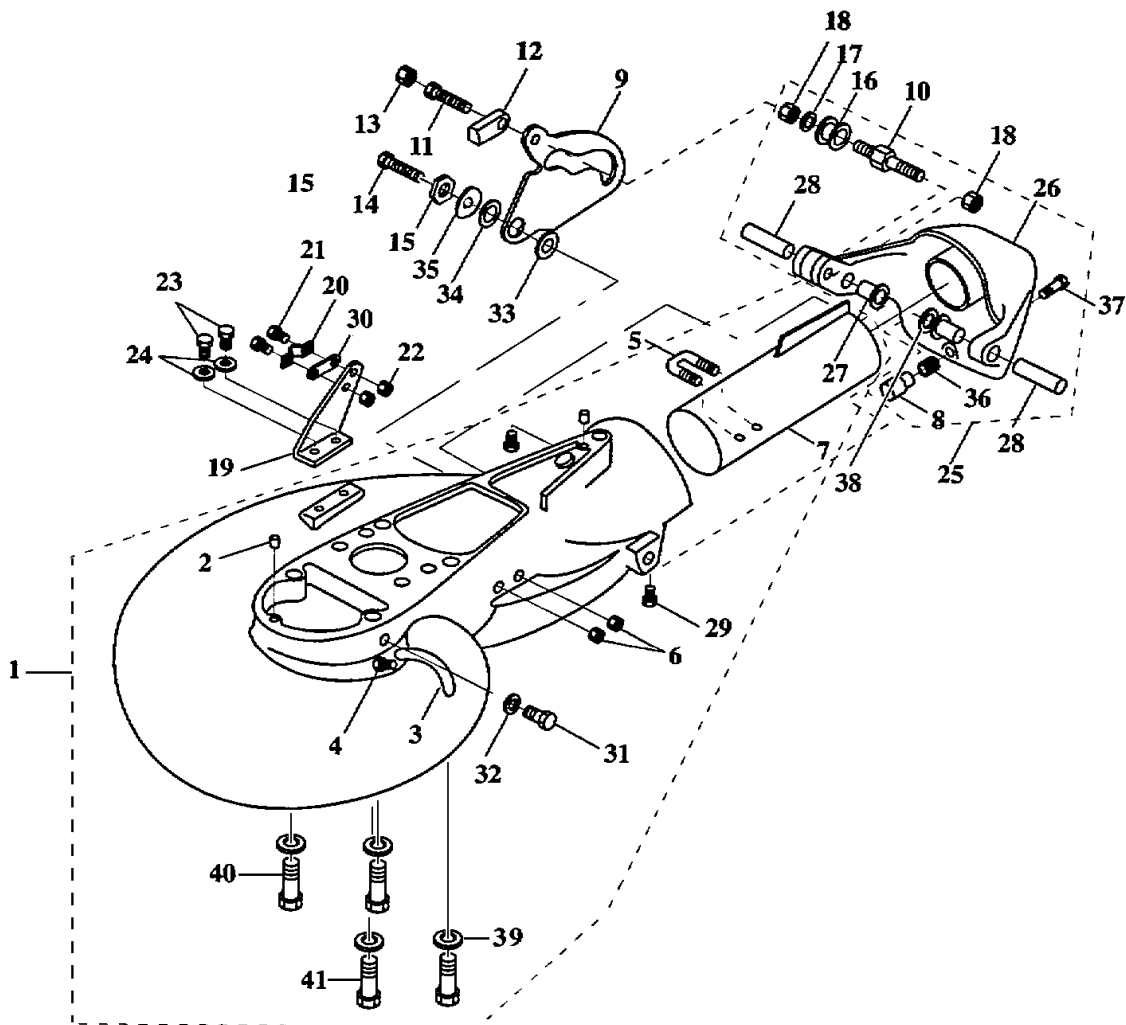

Part List

F60TJRC-PUMP 2004 / MAIN HOUSING F40

REF - NO	PART NUMBER	PART NAME	QUANTITY	REMARKS
1	63D-JD001-36-90	MAIN HOUSING	1	
2	6H4-JD006-31-00	DOWEL PIN	2	
3	6H4-JD009-75-00	GREASE HOSE	1	
4	6H4-JD005-39-00	GREASE FITTING	1	
5	6H4-JD008-46-00	U-BOLT	1	
6	6H4-JD006-21-00	NUT, NYLOC	2	
7	6H4-JD000-80-00	EXHAUST TUBE	1	
8	6H4-JD001-16-90	GATE BUMPER	1	
9	6H4-JD001-03-50	SHIFT CAM, MEDIUM	1	
10	6H4-JD001-04-30	SHAFT, ROLLER	1	
11	6H1-JD005-73-00	BOLT	1	
12	63D-JD005-53-02	BALL END	1	
13	6H4-JD006-23-00	NYLOC	1	
14	6H4-JD005-74-10	BOLT, HEX HEAD NYLOC	1	
15	6H4-JD001-03-60	CAM, ECCENTRIC DRILLED	1	
16	6H4-JD001-04-20	SHAFT, ROLLER	1	
17	6H4-JD006-35-00	WASHER, PLAIN	1	
18	6H4-JD006-24-00	NUT, FIBER LOCK	2	
19	6H4-JD001-56-00	BRACKET, CABLE SUPPORT	1	
20	6H4-JD005-43-00	CABLE CLAMP	1	
21	6H4-JD005-61-00	SCREW	2	
22	6H4-JD006-19-00	NUT, FIBER LOCK	2	
23	6H4-JD005-72-00	BOLT	2	
24	6H4-JD006-35-00	WASHER, PLAIN	2	
25	6H4-JD001-17-60	GATE ASSY. MED CAM	1	
26	6H4-JD011-75-01	REVERSE GATE, MEDIUM	1	
27	6H4-JD005-35-00	NYLON SLEEVE	2	
28	6H4-JD008-22-00	PIN, REVERSE PIVOT	2	
29	6H4-JD005-74-00	BOLT	2	
30	6H4-JD005-42-00	SHIM	1	
31	6H4-JD001-02-40	FLUSH SCREW	1	
32	6H4-JD001-02-50	WASHER, FIBER M8	1	
33	6H4-JD001-03-70	BUSHING, CAM	1	
34	6H4-JD001-03-80	WASHER, CAM	1	
35	6H4-JD001-03-90	SHIM, CAM	2	
36	6H4-JD001-17-00	SPRING, GATE BUMPER	1	
37	67C-JD005-59-02	SCREW, NYLOC	1	
38	6H4-JD001-17-70	WASHER, SPRING	1	
39	6H4-JD006-40-00	WASHER, SPRING LOCK	4	
40	6H4-JD006-03-00	BOLT, 5/16"-18 X 2-1/2"	2	
41	6H4-JD005-99-00	BOLT, HEX HEAD	2