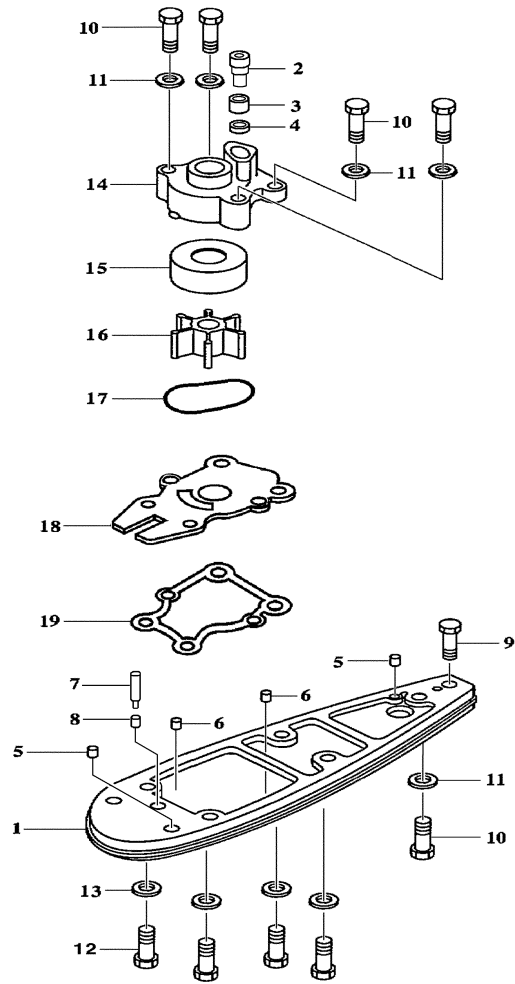

Part List

F60TJRC-PUMP 2004 / WATER PUMP ADAPTER F40

REF - NO	PART NUMBER	PART NAME	QUANTITY	REMARKS
1	63D-JD001-36-00	ADAPTER PLATE (AJ)	1	
2	63D-JD001-37-70	EXTENSION, WATER TUBE	1	
3	663-44366-00-00	DAMPER, WATER SEAL 2	1	
4	67C-JD016-49-00	SPACER, WATER TUBE	1	
5	6H4-JD006-16-00	DOWEL PIN	2	
6	93604-08062-00	PIN, DOWEL	2	
7	67C-JD016-51-00	SHIFT ROD GIUIDE AJ-43	1	
8	67C-JD016-50-00	CUSHION, SHIFT ROD GUIDE	1	
9	6H4-JD006-07-00	BOLT	1	
10	6H4-JD005-91-00	BOLT	5	
11	6H4-JD006-40-00	WASHER, SPRING LOCK	5	
12	6H4-JD005-92-00	BOLT	4	
13	6H4-JD006-36-00	WASHER, LOCK M10	4	
14	67C-44311-10-00	HOUSING, WATER PUMP	1	
15	63D-44322-00-00	.INSERT, CARTRIDGE	1	
16	6H4-44352-02-00	.IMPELLER	1	
17	93210-59MG7-00	.O-RING	1	
18	66T-44323-00-00	.OUTER PLATE, CARTRIDGE	1	
19	63D-44316-00-00	.GASKET, WATER PUMP	1