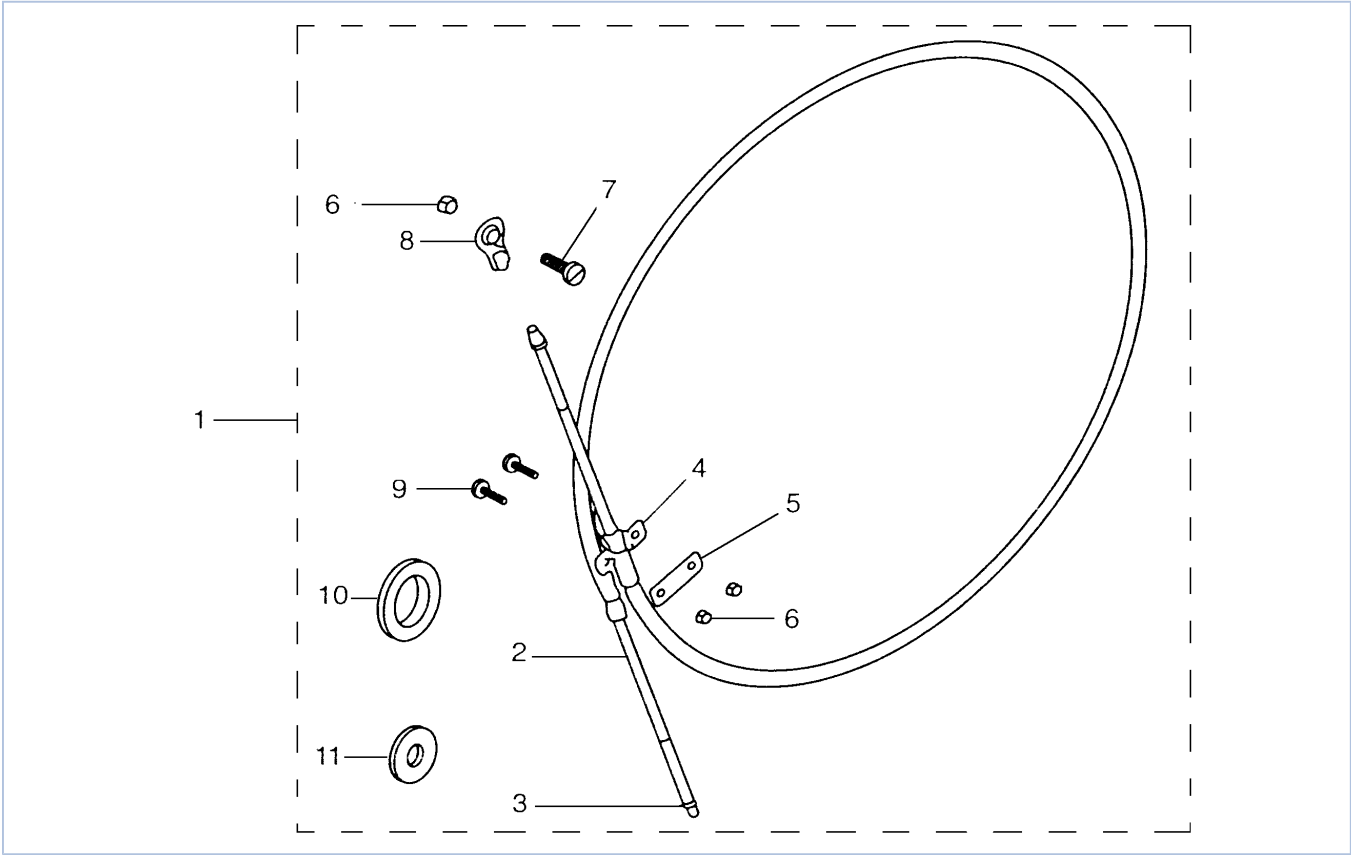

Part List

F60TJRC-PUMP 2004 / WATER PUMP ADAPTER F40

REF - NO	PART NUMBER	PART NAME	QUANTITY	REMARKS
1	63D-JD001-36-00	ADAPTER PLATE (AJ)	1	
2	63D-JD001-37-70	EXTENSION, WATER TUBE	1	
3	663-44366-00-00	DAMPER, WATER SEAL 2	1	
4	67C-JD016-49-00	SPACER, WATER TUBE	1	
5	6H4-JD006-16-00	DOWEL PIN	2	
6	93604-08062-00	PIN, DOWEL	2	
7	67C-JD016-51-00	SHIFT ROD GIUIDE AJ-43	1	
8	67C-JD016-50-00	CUSHION, SHIFT ROD GUIDE	1	
9	6H4-JD006-07-00	BOLT	1	
10	6H4-JD005-91-00	BOLT	5	
11	6H4-JD006-40-00	WASHER, SPRING LOCK	5	
12	6H4-JD005-92-00	BOLT	4	
13	6H4-JD006-36-00	WASHER, LOCK M10	4	
14	67C-44311-10-00	HOUSING, WATER PUMP	1	
15	63D-44322-00-00	.INSERT, CARTRIDGE	1	
16	6H4-44352-02-00	.IMPELLER	1	
17	93210-59MG7-00	.O-RING	1	
18	66T-44323-00-00	.OUTER PLATE, CARTRIDGE	1	
19	63D-44316-00-00	.GASKET, WATER PUMP	1	