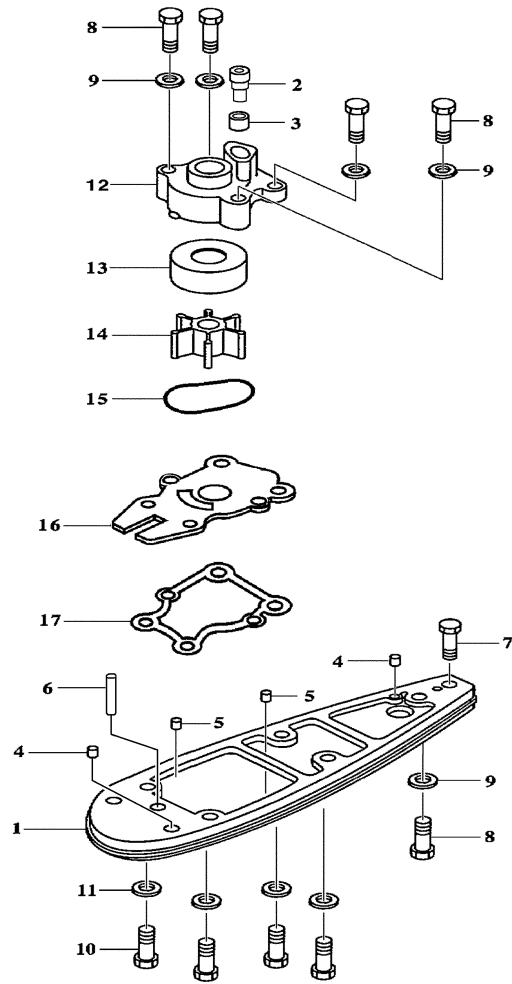

Part List

F60TJRC-PUMP 2004 / WATER PUMP ADAPTER F50 60

REF - NO	PART NUMBER	PART NAME	QUANTITY	REMARKS
1	63D-JD001-36-60	ADAPTER PLATE (AJ)	1	
2	63D-JD001-37-70	EXTENSION, WATER TUBE	1	
3	663-44366-00-00	DAMPER, WATER SEAL 2	1	
4	6H4-JD006-16-60	PIN, DOWEL	2	
5	93604-08062-00	PIN, DOWEL	2	
6	63D-JD001-37-80	SHIFT ROD GUIDE, BRASS	1	
7	6H4-JD006-07-00	BOLT	1	
8	6H4-JD005-91-00	BOLT	5	
9	6H4-JD006-40-00	WASHER, SPRING LOCK	5	
10	6H4-JD005-92-00	BOLT	4	
11	6H4-JD006-36-00	WASHER, LOCK M10	4	
12	62Y-44311-10-00	HOUSING, WATER PUMP	1	
13	63D-44322-00-00	.INSERT, CARTRIDGE	1	
14	6H3-44352-00-00	.IMPELLER	1	
15	93210-59MG7-00	.O-RING	1	
16	63D-44323-00-00	.OUTER PLATE, CARTRIDGE	1	
17	63D-44316-00-00	.GASKET, WATER PUMP	1	

Part Notes

F60TJRC-PUMP 2004 / WATER PUMP ADAPTER F50 60

PART NUMBER	NOTE TEXT
6H3-44352-00-00	OEM: This part number is among the Top 100 Most Popular Marine Maintenance Parts as of February 2013.