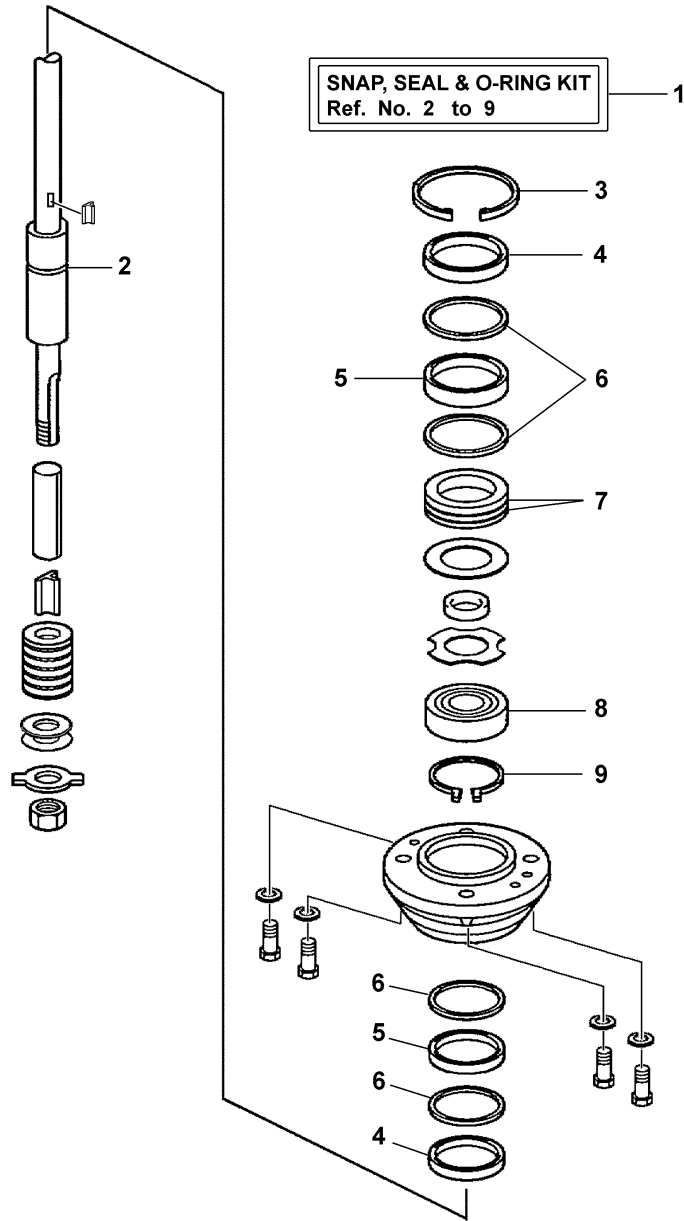

Part List

F60TJRC-PUMP 2004 / WATER PUMP ADAPTER F50 60

REF - NO	PART NUMBER	PART NAME	QUANTITY	REMARKS
1	63D-JD001-36-60	ADAPTER PLATE (AJ)	1	
2	63D-JD001-37-70	EXTENSION, WATER TUBE	1	
3	663-44366-00-00	DAMPER, WATER SEAL 2	1	
4	6H4-JD006-16-60	PIN, DOWEL	2	
5	93604-08062-00	PIN, DOWEL	2	
6	63D-JD001-37-80	SHIFT ROD GUIDE, BRASS	1	
7	6H4-JD006-07-00	BOLT	1	
8	6H4-JD005-91-00	BOLT	5	
9	6H4-JD006-40-00	WASHER, SPRING LOCK	5	
10	6H4-JD005-92-00	BOLT	4	
11	6H4-JD006-36-00	WASHER, LOCK M10	4	
12	62Y-44311-10-00	HOUSING, WATER PUMP	1	
13	63D-44322-00-00	.INSERT, CARTRIDGE	1	
14	6H3-44352-00-00	.IMPELLER	1	
15	93210-59MG7-00	.O-RING	1	
16	63D-44323-00-00	.OUTER PLATE, CARTRIDGE	1	
17	63D-44316-00-00	.GASKET, WATER PUMP	1	

F60TJRC-PUMP 2004 / TILLER STEERING SHIFT CABLE F50 PORT

REF - NO	PART NUMBER	PART NAME	QUANTITY	REMARKS
1	63D-JD001-38-20	CABLE, SHIFT ASSEMBLY 4'	1	
2	63D-JD000-54-72	.CABLE, SHIFT 5'	1	OPTIONAL
2	63D-JD005-47-00	.CABLE, SHIFT 4'	1	
3	63D-JD006-21-01	.NUT, HEX 10-32	3	
4	6H4-JD005-43-00	.CABLE CLAMP	1	
5	6H4-JD005-61-00	.SCREW	2	
6	6H4-JD006-19-00	.NUT, FIBER LOCK	2	
7	65F-JD005-53-01	.BALL END #10	1	
8	63D-JD005-58-02	.SCREW, PAN HD FIL 10-32 X 34	1	
9	6H4-JD006-37-00	.WASHER, SPRING LOCK #10	1	

Part List

F60TJRC-PUMP 2004 / TILLER STEERING SHIFT CABLE F60 STBD

REF - NO	PART NUMBER	PART NAME	QUANTITY	REMARKS
1	67F-JD000-15-66	CABLE, SHIFT ASSEMBLY Y100-4	1	
2	62Y-JD000-54-72	.CABLE 5 FT	1	
3	63D-JD006-21-01	.NUT, HEX 10-32	2	
4	6H4-JD005-43-00	.CABLE CLAMP	1	
5	6H4-JD005-42-00	.SHIM	1	
6	6H4-JD006-21-00	.NUT, NYLOC	3	
7	67F-JD000-15-67	.SCREW, ROD END	1	
8	67F-JD005-53-01	.BALL END #10	1	
9	6H4-JD005-58-00	.SCREW, FIL HD SLOTTED	2	
10	67F-JD000-15-68	.SHIM WASHER, SMALL	1	
11	67F-JD000-15-69	.SHIM WASHER, LARGE	1	